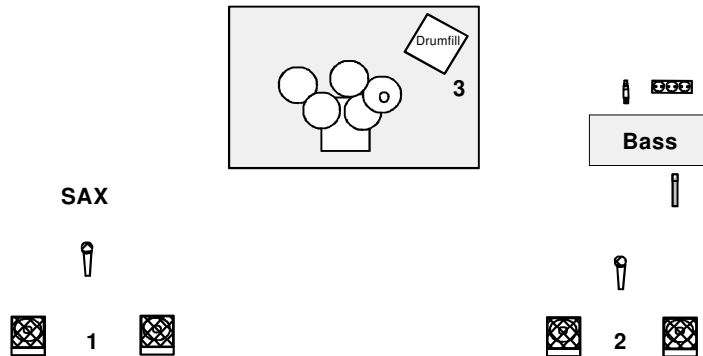

Dirk Blümlein Trio

Technical Rider

Channels

Channel	Instrument	Mictype
1	Bass Drum	Shure SM 91
2	Snare top	Shure SM 57
3	Snare bottom	Shure SM 57
4	HiHat	Shure SM 81
5	Rack Tom	Shure Beta 98
6	Rack Tom	Shure Beta 98
7	Floor Tom	Shure Beta 98
8	Ride	Shure SM 81
9	OH left	Shure SM 81
10	OH right	Shure SM 81
11	Bass	DI
12	Bass	Beyerdynamic M88
13	Sax	Sennheiser 441
14	Vocal	Shure SM 58

Stage

Backline

Yamaha 9000 recording Set
 18 Bass Drum, Foot Pedal
 10x8, 12x8 Rack Toms, 14 Floor Tom
 HiHat Stand, 4 Cymbal Stands (minimum 3 boom Stands)
 14x5 or 14x6,5 Snare Drum, Snare Stand
 Drum Seat
 The drumset should have new drumheads